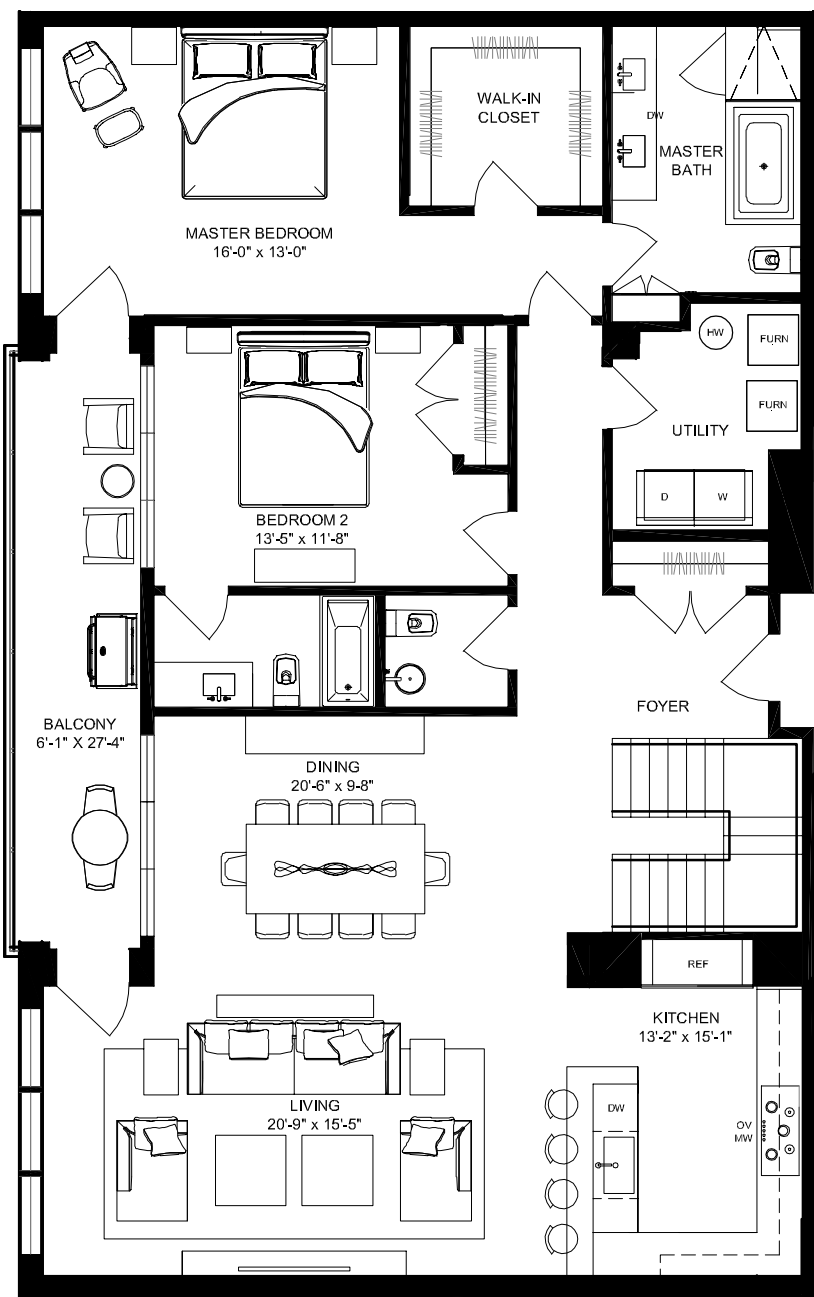

Penthouse 4 N

Penthouse 4 North boasts 3,100 square feet of interior, multi-floor living space, plus an expansive private terrace and balcony that offer an additional 1,090 combined square feet of outdoor living space. Depicted here as an 8 room, 5 bathroom home, each of our penthouses can be customized to your distinct style preferences.

Level 3

Level 4