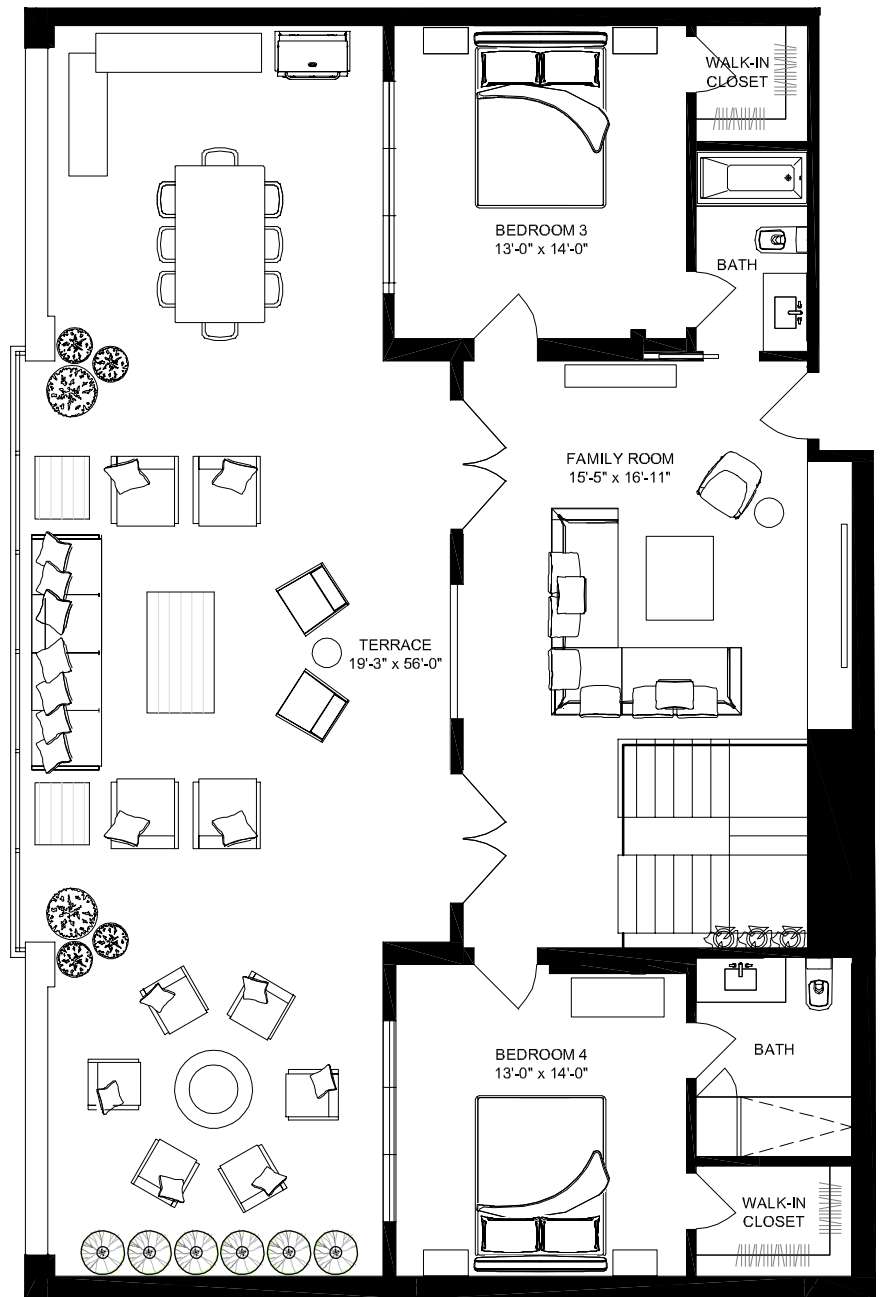

Penthouse 4 N

Penthouse 4 North boasts 3,100 square feet of interior, multi-floor living space, plus an expansive private terrace and balcony that offer an additional 1,090 combined square feet of outdoor living space. Depicted here as an 8 room, 5 bathroom home, each of our penthouses can be customized to your distinct style preferences.

Level 3

Level 4