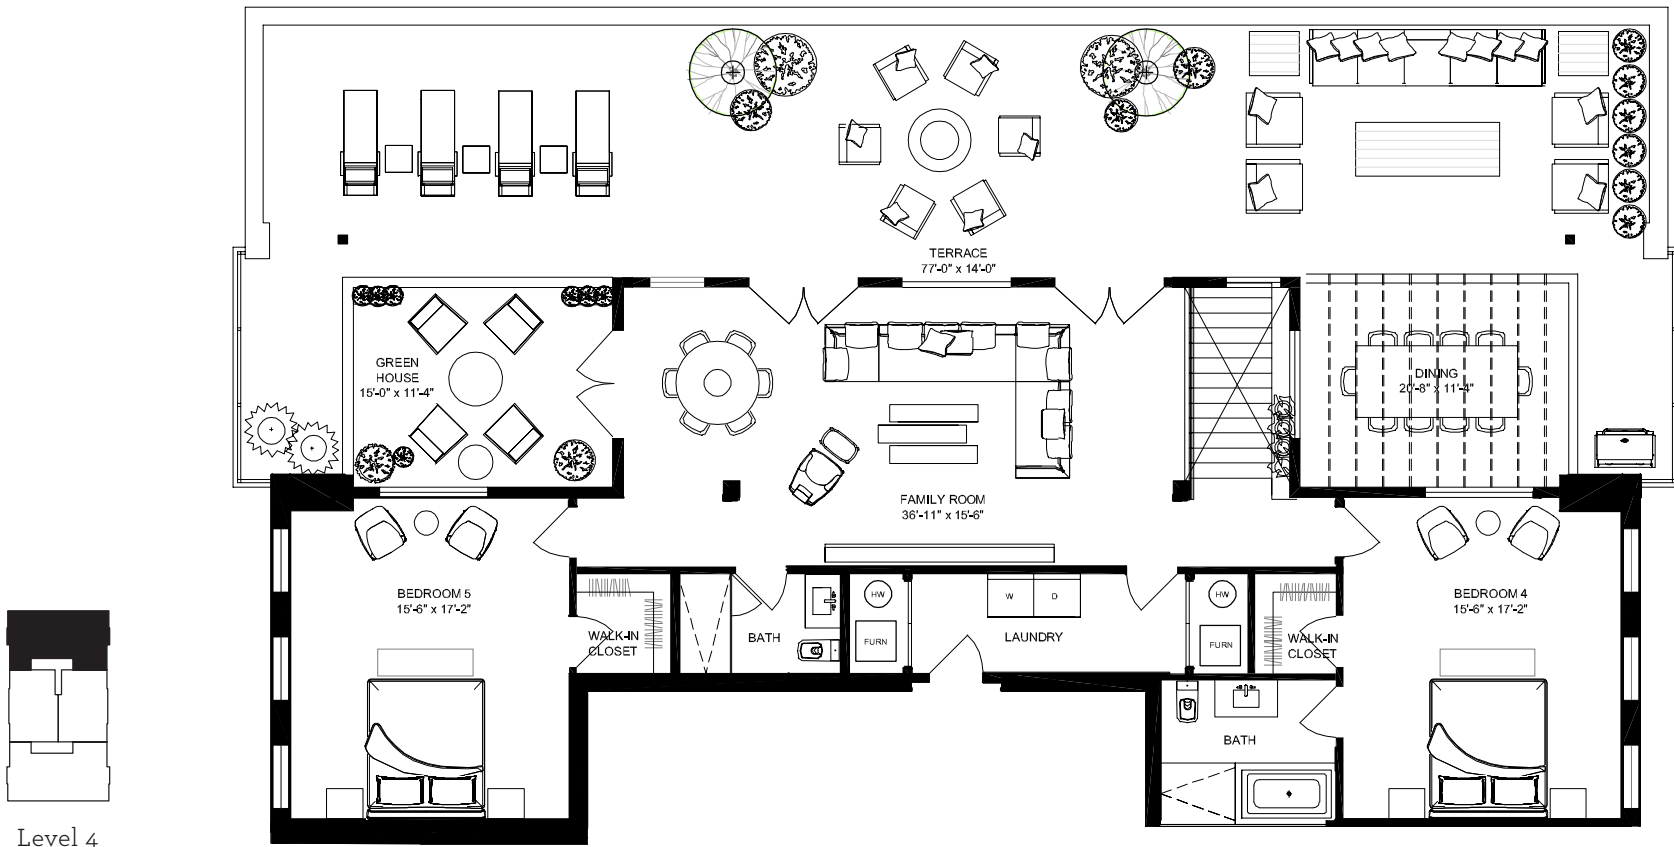

Penthouse 2 N

Penthouse 2 North boasts 5,200 square feet of interior, multi-floor living space, plus an expansive private terrace and two balconies that offer an additional 1,530 combined square feet of outdoor living space. Depicted here as a 13 room, 6 bathroom home, each of our penthouses can be customized to your distinct style preferences.

Level 4

Level 3