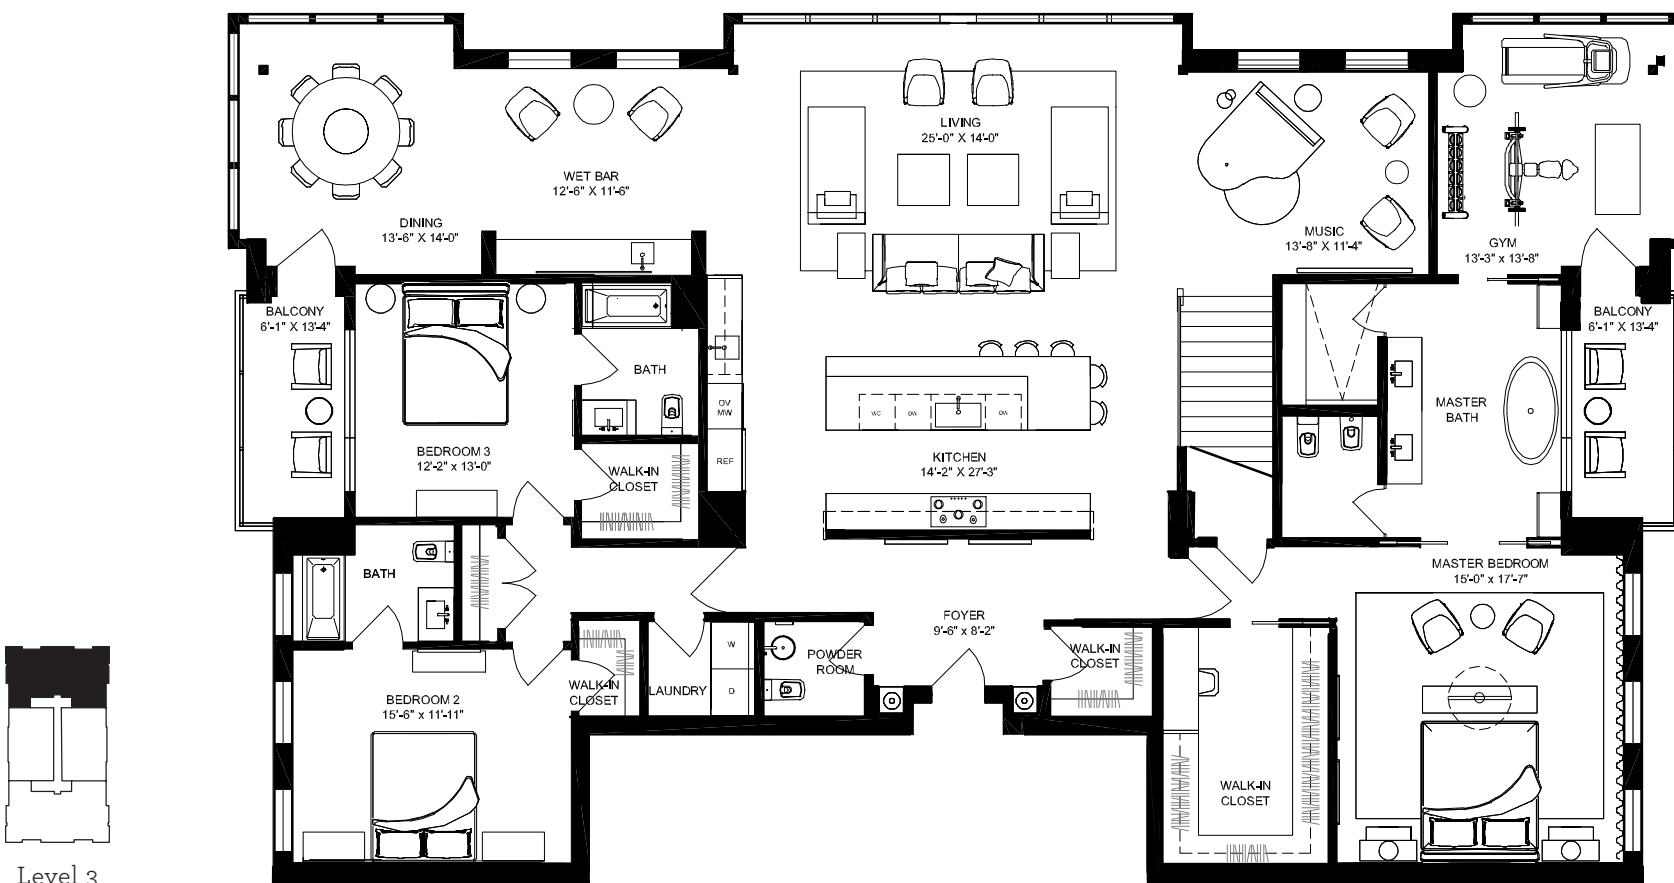

Penthouse 2 N

Penthouse 2 North boasts 5,200 square feet of interior, multi-floor living space, plus an expansive private terrace and two balconies that offer an additional 1,530 combined square feet of outdoor living space. Depicted here as a 13 room, 6 bathroom home, each of our penthouses can be customized to your distinct style preferences.

Level 4

Level 3