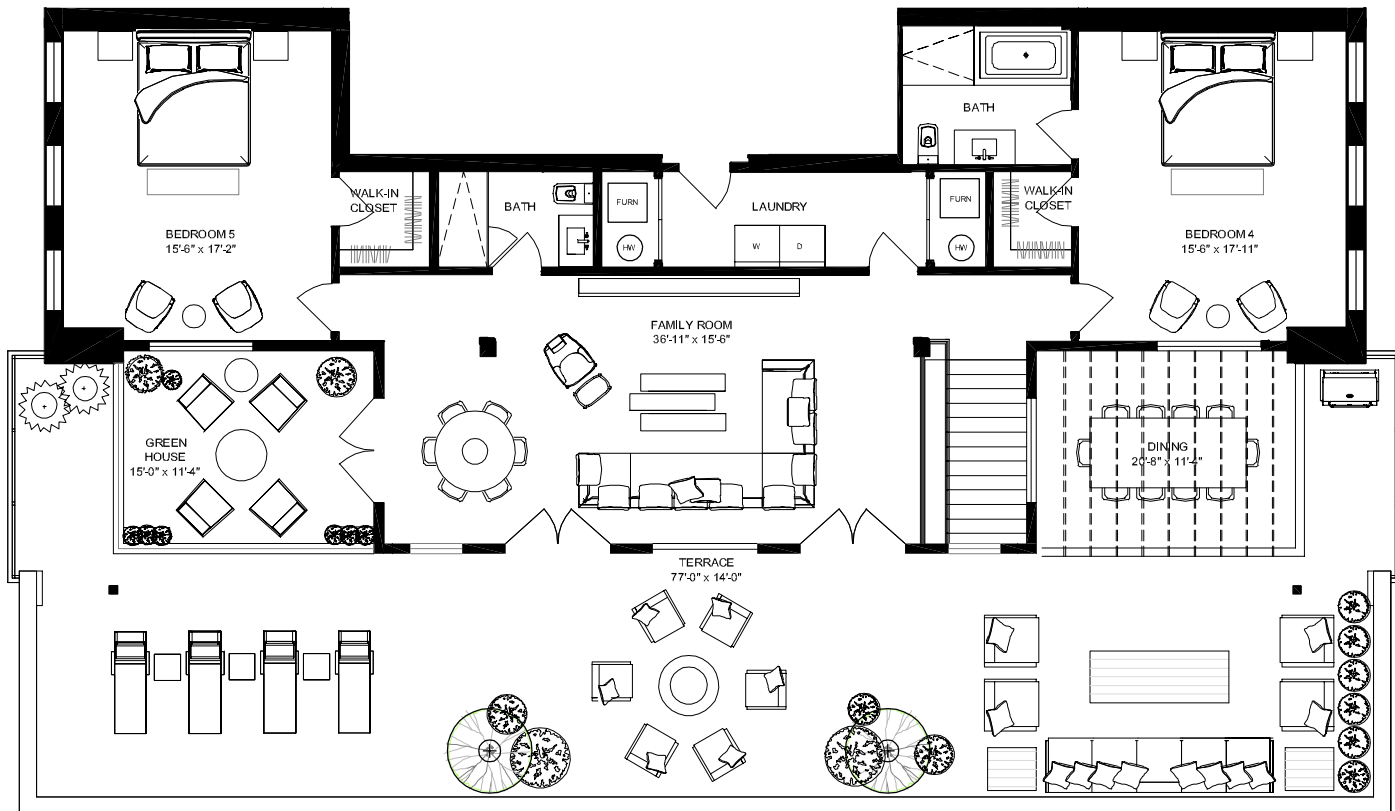

Penthouse 1 N

Penthouse 1 North boasts 5,200 square feet of interior, multi-floor living space, plus an expansive private terrace and two balconies that offer an additional 1,530 combined square feet of outdoor living space. Depicted here as a 13 room, 6 bathroom home, each of our penthouses can be customized to your distinct style preferences.

Level 4

Level 3